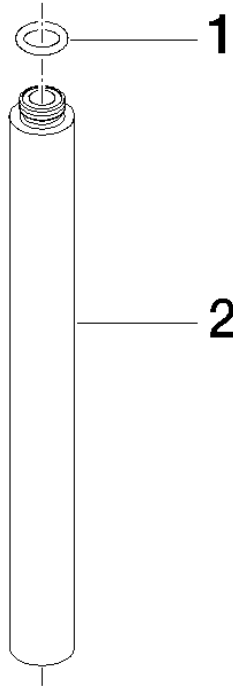

12 120 970

	Brushed Platinum	12 120 970-06
	Brushed Light Gold	12 120 970-27

Fits: IMO, LULU, MADISON, MEM, TARA,
CL.1, LISSÉ, VAIA, META, CYO

Extension for shower with fixed riser 200 mm - Brushed Platinum

IMO

12 120 970

12 120 970

mm [inches]

12 120 970

Parts for other finishes can be found here: [Brushed Light Gold](#)

Spare parts list

No.	Item Number	Name	Quantity used	Delivery time
1	90 14 10 011 00 90	seal	1	2
2	09 24 04 180-06	extension	1	60