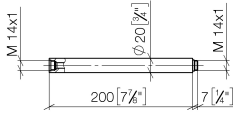

12 120 970

	Brushed Platinum	12 120 970-06
	Brushed Light Gold	12 120 970-27

Fits: IMO, LULU, MADISON, MEM, TARA,
CL.1, LISSÉ, VAIA, META, CYO

Extension for shower with fixed riser 200 mm - Brushed Platinum

IMO

12 120 970

12 120 970

mm [inches]

12 120 970

Parts for other finishes can be found here: [Brushed Light Gold](#)

Spare parts list

No.	Item Number	Name	Quantity used	Delivery time
1	90 14 10 011 00 90	seal	1	2
2	09 24 04 180-06	extension	1	60